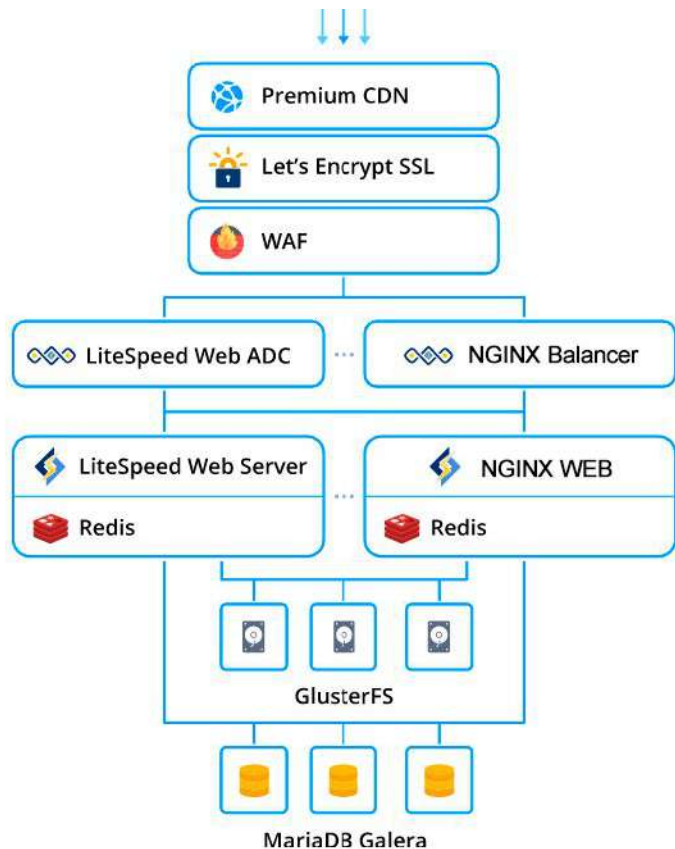

A SaveinCloud possui um recurso de **criação de um Cluster para WooCommerce**. Os containers já vêm pré-configurados com replicação e load balancer, garantindo um ambiente com **redundância, alta performance e disponibilidade, além do failover automático**.