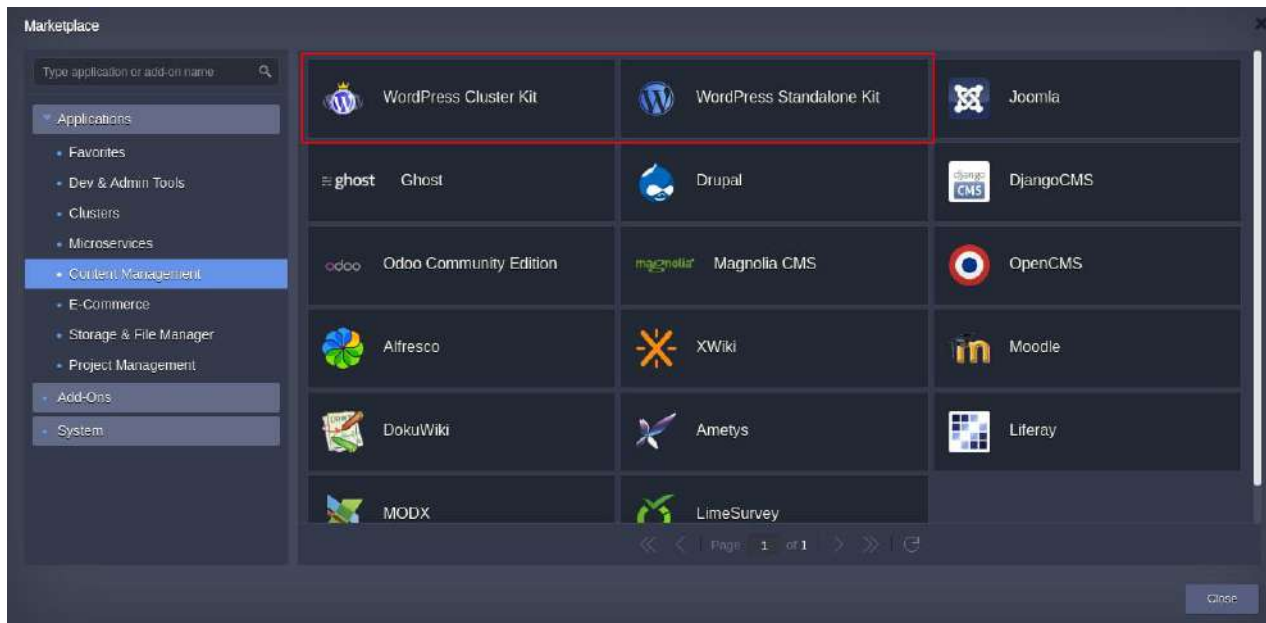

A plataforma da SaveinCloud oferece, através do Wordpress, uma opção robusta com pacote autônomo ou em cluster e instalá-lo automaticamente com base em seus requisitos em questão de minutos. Seu ecommerce garante através do WooCommerce, alto desempenho do site, fornecido pelo *LiteSpeed Web Server* e a segurança adicional é garantida com os recursos *Web Application Firewall* e *WordPress Brute Force Attack Protection*.