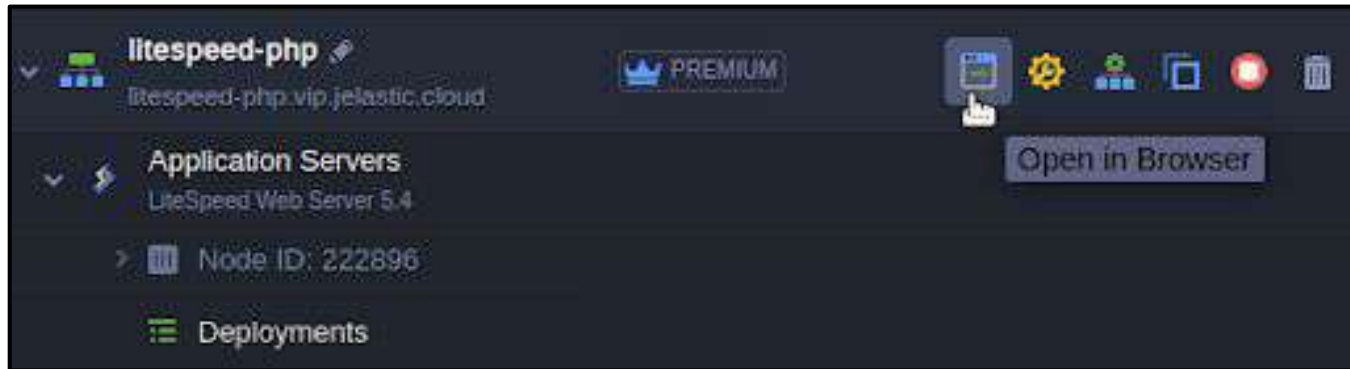

O servidor web **LiteSpeed** possui arquivos de configuração que possibilitam personalizar seu servidor de acordo com necessidades específicas:

- Compatibilidade total com recursos Apache, incluindo **mod_rewrite**, **.htaccess** e **mod_security**;
- Otimização individual para as plataformas como WordPress, Magento, Drupal, Joomla, etc;
- Oferece também *Cache ESI*, otimização *CSS* e *JavaScript*, otimização de imagem, suporte a cache de navegador e objeto, suporte a *CDN*, *WAF* integrado, *Geo-DNS*, *CAPTCHA*, limitação de IP, recursos anti-DDoS de ponta, etc.